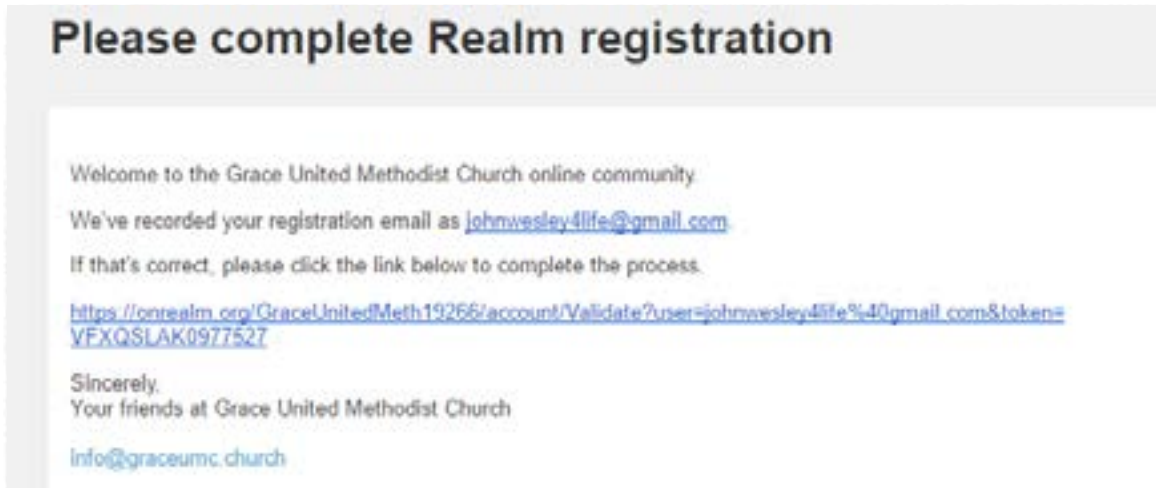

At this point, you will receive a second email confirming your email address. Click the provided link to complete the registration process.

Enter your birth date into the provided fields to validate your account and click **Verify Me**. Realm will check this information against information we already have on file. As long as it matches up, your account will be validated. **If we do not have your birth date on file, you will be asked to verify another piece of information from your account, such as your street address or phone number.**

Please Verify Your Birthday

For your protection, we ask users to validate their birth date against our records. Once we have verified you, we will send you a confirmation email.

Birthday *

June 28

Verify Me

If Realm is not able to validate your account, please contact Tracy Hemsath at themsath@graceumc.church or call the church office at (913) 859-0111 for assistance.

Congratulations! You have created your Realm account. This service will allow you to [manage personal and family information](#), [register for church events](#), [interact with your ministry groups](#), and [make a financial contribution](#).