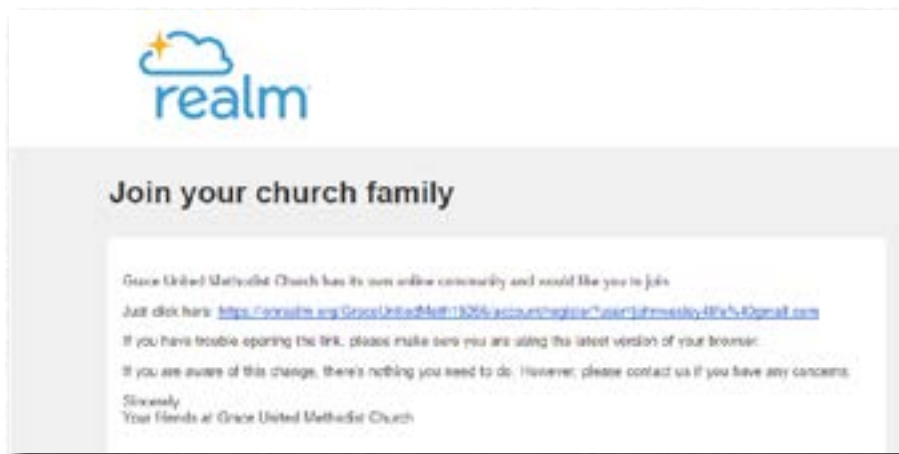

# Connecting with Realm

## Create an Account

We have generated an invitation email to join Realm, which was sent to the email address you have on file with the church. Open the email and click the link to create your profile.